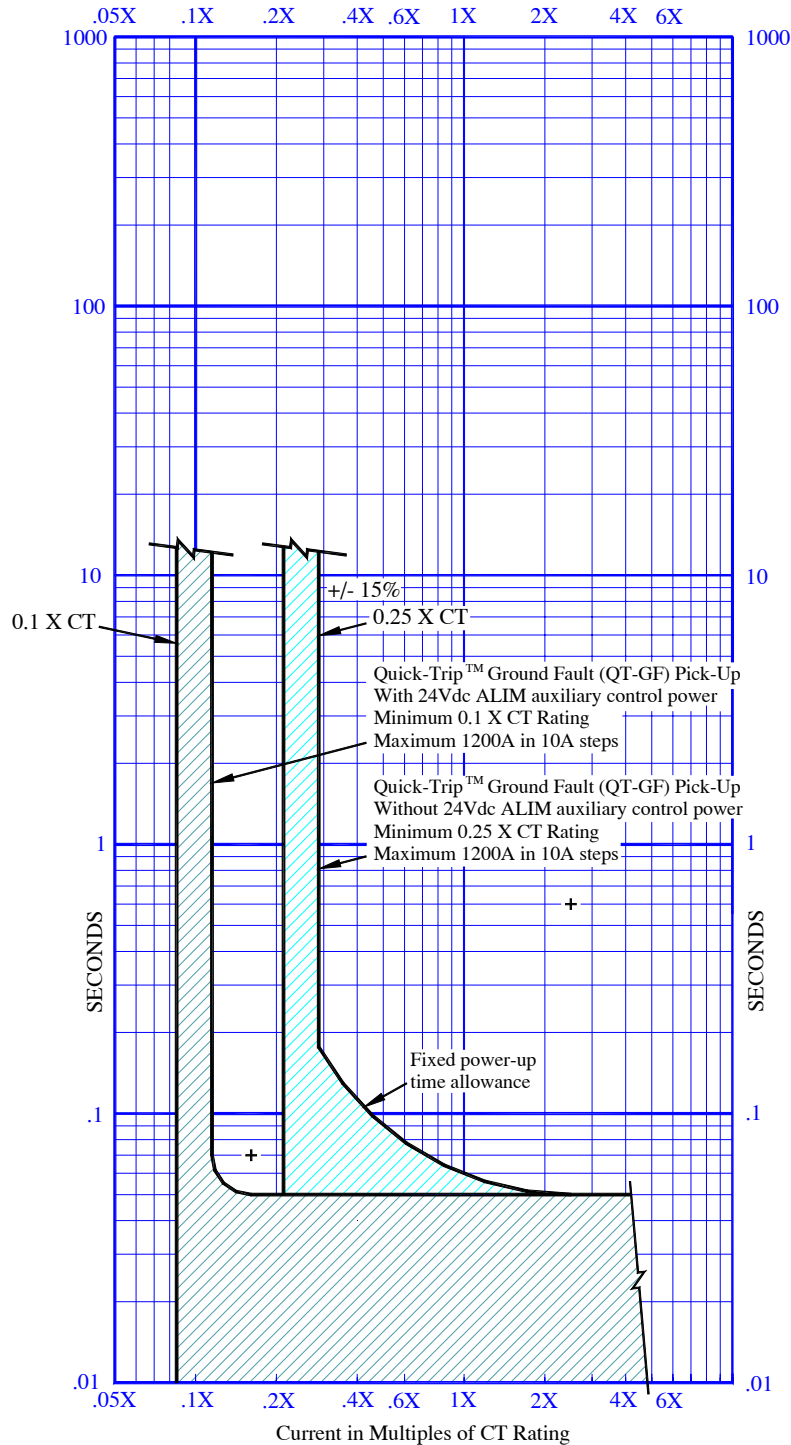

AC-PRO-MP™ Trip Unit Quick-Trip™ Ground Fault

AC-PRO-MP Quick-Trip™ Ground Fault Time-Current-Curve

Figure 12
AC-PRO-MP™ Quick-Trip™ Ground Fault Time-Current-Curve